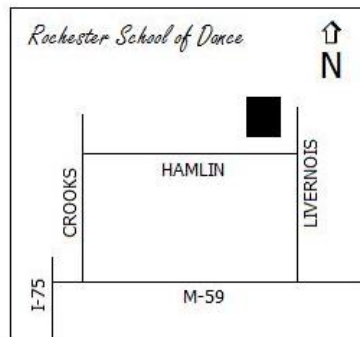

Rochester School of Dance

Class Rates

Visa and MasterCard are accepted

(a 3% service fee will be applied to Visa and MasterCard tuition payments)

Registration Fee (per year)	$25.00
All classes under 1 hour	$13.00
1 hr. class - 1 hr. 30 min. class.....	$15.00
Drop-in classes	$20.00

Summer Session.....June 19- July 27
No Classes.....Tuesday, July 4

Additional classes and auditions at our Rochester location:

RSD Competition Team Audition.....June 9

Guest Teachers - Master Session.....August 14 - 25

Michigan Ballet Theatre Open Audition.....August 26

Any questions regarding school policy should be directed to the school office manager, Monday thru Thursday 4:30 pm - 9:00 pm at (248) 652-3117

RSD SUMMER SCHEDULE

Studio A

Monday	Tuesday	Wednesday	Thursday
Adv Ballet 5:00-6:30	Adv Ballet 5:00-6:30	Adv Ballet 5:00-6:30	Adv Ballet 5:00-6:30
Adv Variations 6:30-7:30	Adv Pointe 6:30-7:00	Adv Pointe 6:30-7:00	Adv Pointe 6:30-7:00
Adv Jazz 7:30-9:00	Int/Adv Ballet 7:00-8:30	Int/Adv Ballet 7:00-8:30	Int/Adv Ballet 7:00-8:30
	Int/Adv Pointe 8:30-9:00	Int/Adv Pointe 8:30-9:00	Int/Adv Pointe 8:30-9:00

Studio B

Monday	Tuesday	Wednesday	Thursday
Ballet IIIB 4:30-6:00	Beg Lyrical 5:00-6:00	Ballet III 4:30-6:00	Beg/Int Contemporary 5:00-6:00
IIIB Pointe 6:00-6:30	Int Lyrical 6:00-7:00	Ballet IIIB 6:15-7:45	Int/Adv Contemp 6:00-7:00
Ballet III 6:45-8:15	Adv Lyrical 7:00-8:30	IIIB Pointe 7:45-8:15	Adv Contemp 7:00-8:00

Studio C

Monday	Tuesday	Wednesday	Thursday
Beg Ballet (6-8yr) 4:30-5:15	Pre Ballet (3-5yr) 4:30-5:15	Beg Tap (6-8yr) 4:30-5:15	Beg Hip Hop 4:30-5:15
Beg Jazz 5:30-6:30	Adv Beg Ballet 5:15-6:15	Beg/Int Tap (9-11yr) 5:15-6:00	Int Hip Hop 5:15-6:00
Int Jazz 6:30-7:30	Ballet I 6:15-7:30	Int Tap (11+up) 6:00-7:00	
	Ballet II 7:30-8:45